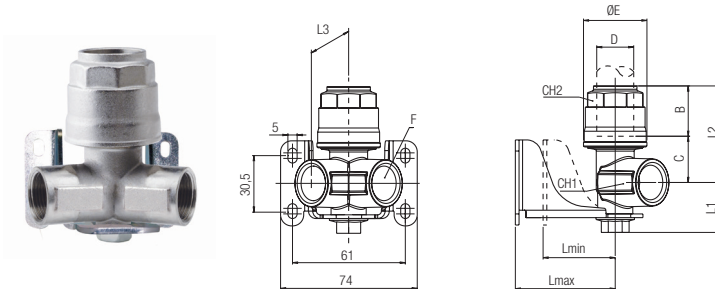

## 90600

BRACKET FITTING - ADJUSTABLE  
FEMALE-THREAD

Code	D	F	B	C	E	L1	L2	L3	Lmax	Lmin	CH1	CH2	Pack
90600 20 1/2	20	1/2	31.5	19.5	34.5	35	51	35	40	22	21	30	4
90600 25 3/4	25	3/4	38.5	23	42.5	37	62	39	40	22	26	35	3
90600 32 1	32	1"	46	28	52	41	74.5	48.5	40	26	34	45	2

## 90602

2 PORT MANIFOLD - ADJUSTABLE  
FEMALE-THREAD

Code	D	F	B	C	E	I	L1	L2	Lmin	Lmax	CH1	CH2	Pack
90602 20 1/2	20	1/2	31.5	20	34.5	28.5	27	51.5	22	54	26	30	2
90602 25 1/2	25	1/2	38.5	21	42.5	28.5	27	59	22	54	26	35	2

## 90660

2 PORT INCLINED MANIFOLD FEMALE-THREAD

Code	D	F	B	C	E	L1	L2	L3	Lmin	Lmax	CH	Pack
90660 20 1/2	20	1/2	31.5	34.5	34.5	31	66	37.5	22	54	30	2
90660 25 1/2	25	1/2	38.5	33	42.5	31	71.5	37.5	22	54	35	2