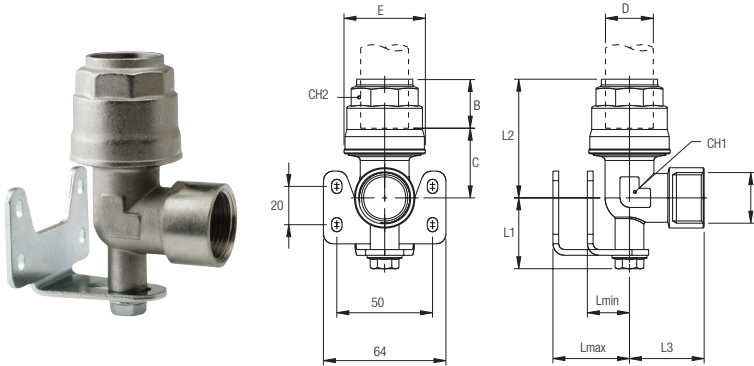

## 90600

BRACKET FITTING - ADJUSTABLE  
FEMALE-THREAD

Code	D	F	B	C	E	L1	L2	L3	Lmax	Lmin	CH1	CH2	Pack
90600 20 1/2	20	1/2	31.5	19.5	34.5	35	51	35	40	22	21	30	4
90600 25 3/4	25	3/4	38.5	23	42.5	37	62	39	40	22	26	35	3
90600 32 1	32	1"	46	28	52	41	74.5	48.5	40	26	34	45	2

## 90602

2 PORT MANIFOLD - ADJUSTABLE  
FEMALE-THREAD

Code	D	F	B	C	E	I	L1	L2	Lmin	Lmax	CH1	CH2	Pack
90602 20 1/2	20	1/2	31.5	20	34.5	28.5	27	51.5	22	54	26	30	2
90602 25 1/2	25	1/2	38.5	21	42.5	28.5	27	59	22	54	26	35	2

## 90660

2 PORT INCLINED MANIFOLD FEMALE-THREAD

Code	D	F	B	C	E	L1	L2	L3	Lmin	Lmax	CH	Pack
90660 20 1/2	20	1/2	31.5	34.5	34.5	31	66	37.5	22	54	30	2
90660 25 1/2	25	1/2	38.5	33	42.5	31	71.5	37.5	22	54	35	2